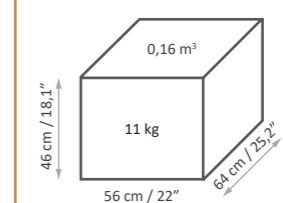

Packaging details

MAXIMUM CAPACITY
PORTATA MASSIMA

150 kg